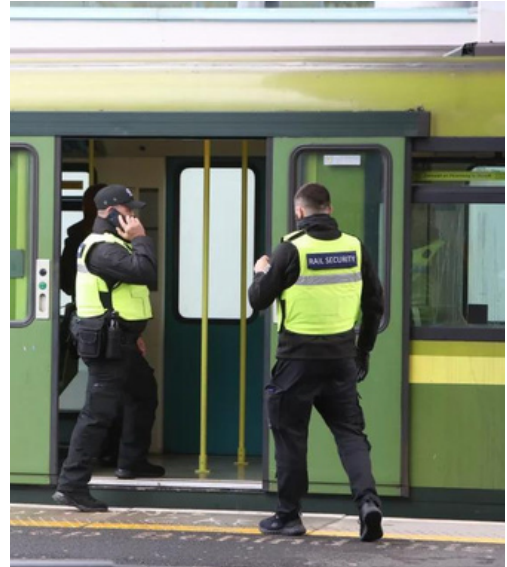

Train

Bus

DART

Luas

Bus Éireann

Dublin Bus

Dublin Bus

Go Ahead

Train

DART

Turnstile

Train Platform

Station Screen

Ticket Machine

Luggage Rack

Toilet

Reserved Seats

Rail Security

Stay behind line

Luggage

Platform Number

Station