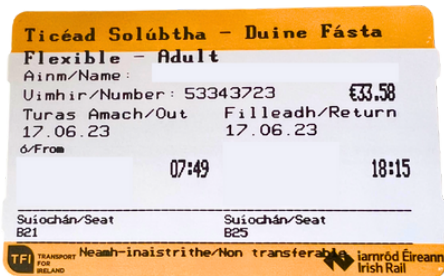

TFI

Local Link Bus

Bus Stop

Leap Card

Bus Ticket

JAM Card

Seat

Ramp

Wheelchair Space

Irish Rail

DART

Go Ahead

TFI

LUAS

Luas

NTA

Train Ticket

Snack Trolley

Validator

Validator

Leap Card

Validator

Double Decker

Single Decker