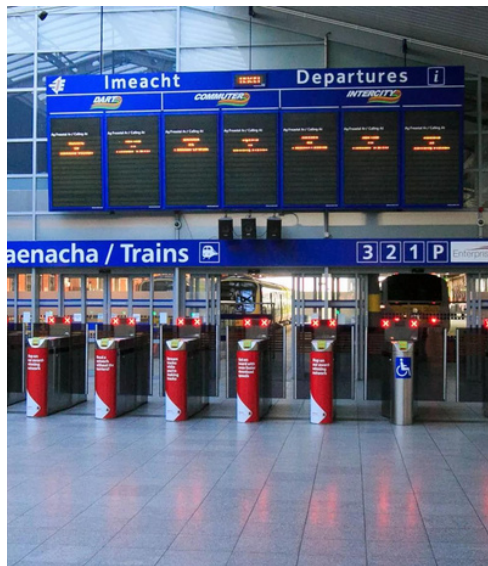

Train Ticket

Snack Trolley

Validator

Validator

Leap Card

Validator

Double Decker

Single Decker

Train

DART

Turnstile

Train Platform

Station Screen

Ticket Machine

Luggage Rack

Toilet

Reserved Seats

Rail Security

Stay behind line

Luggage

Platform Number

Station