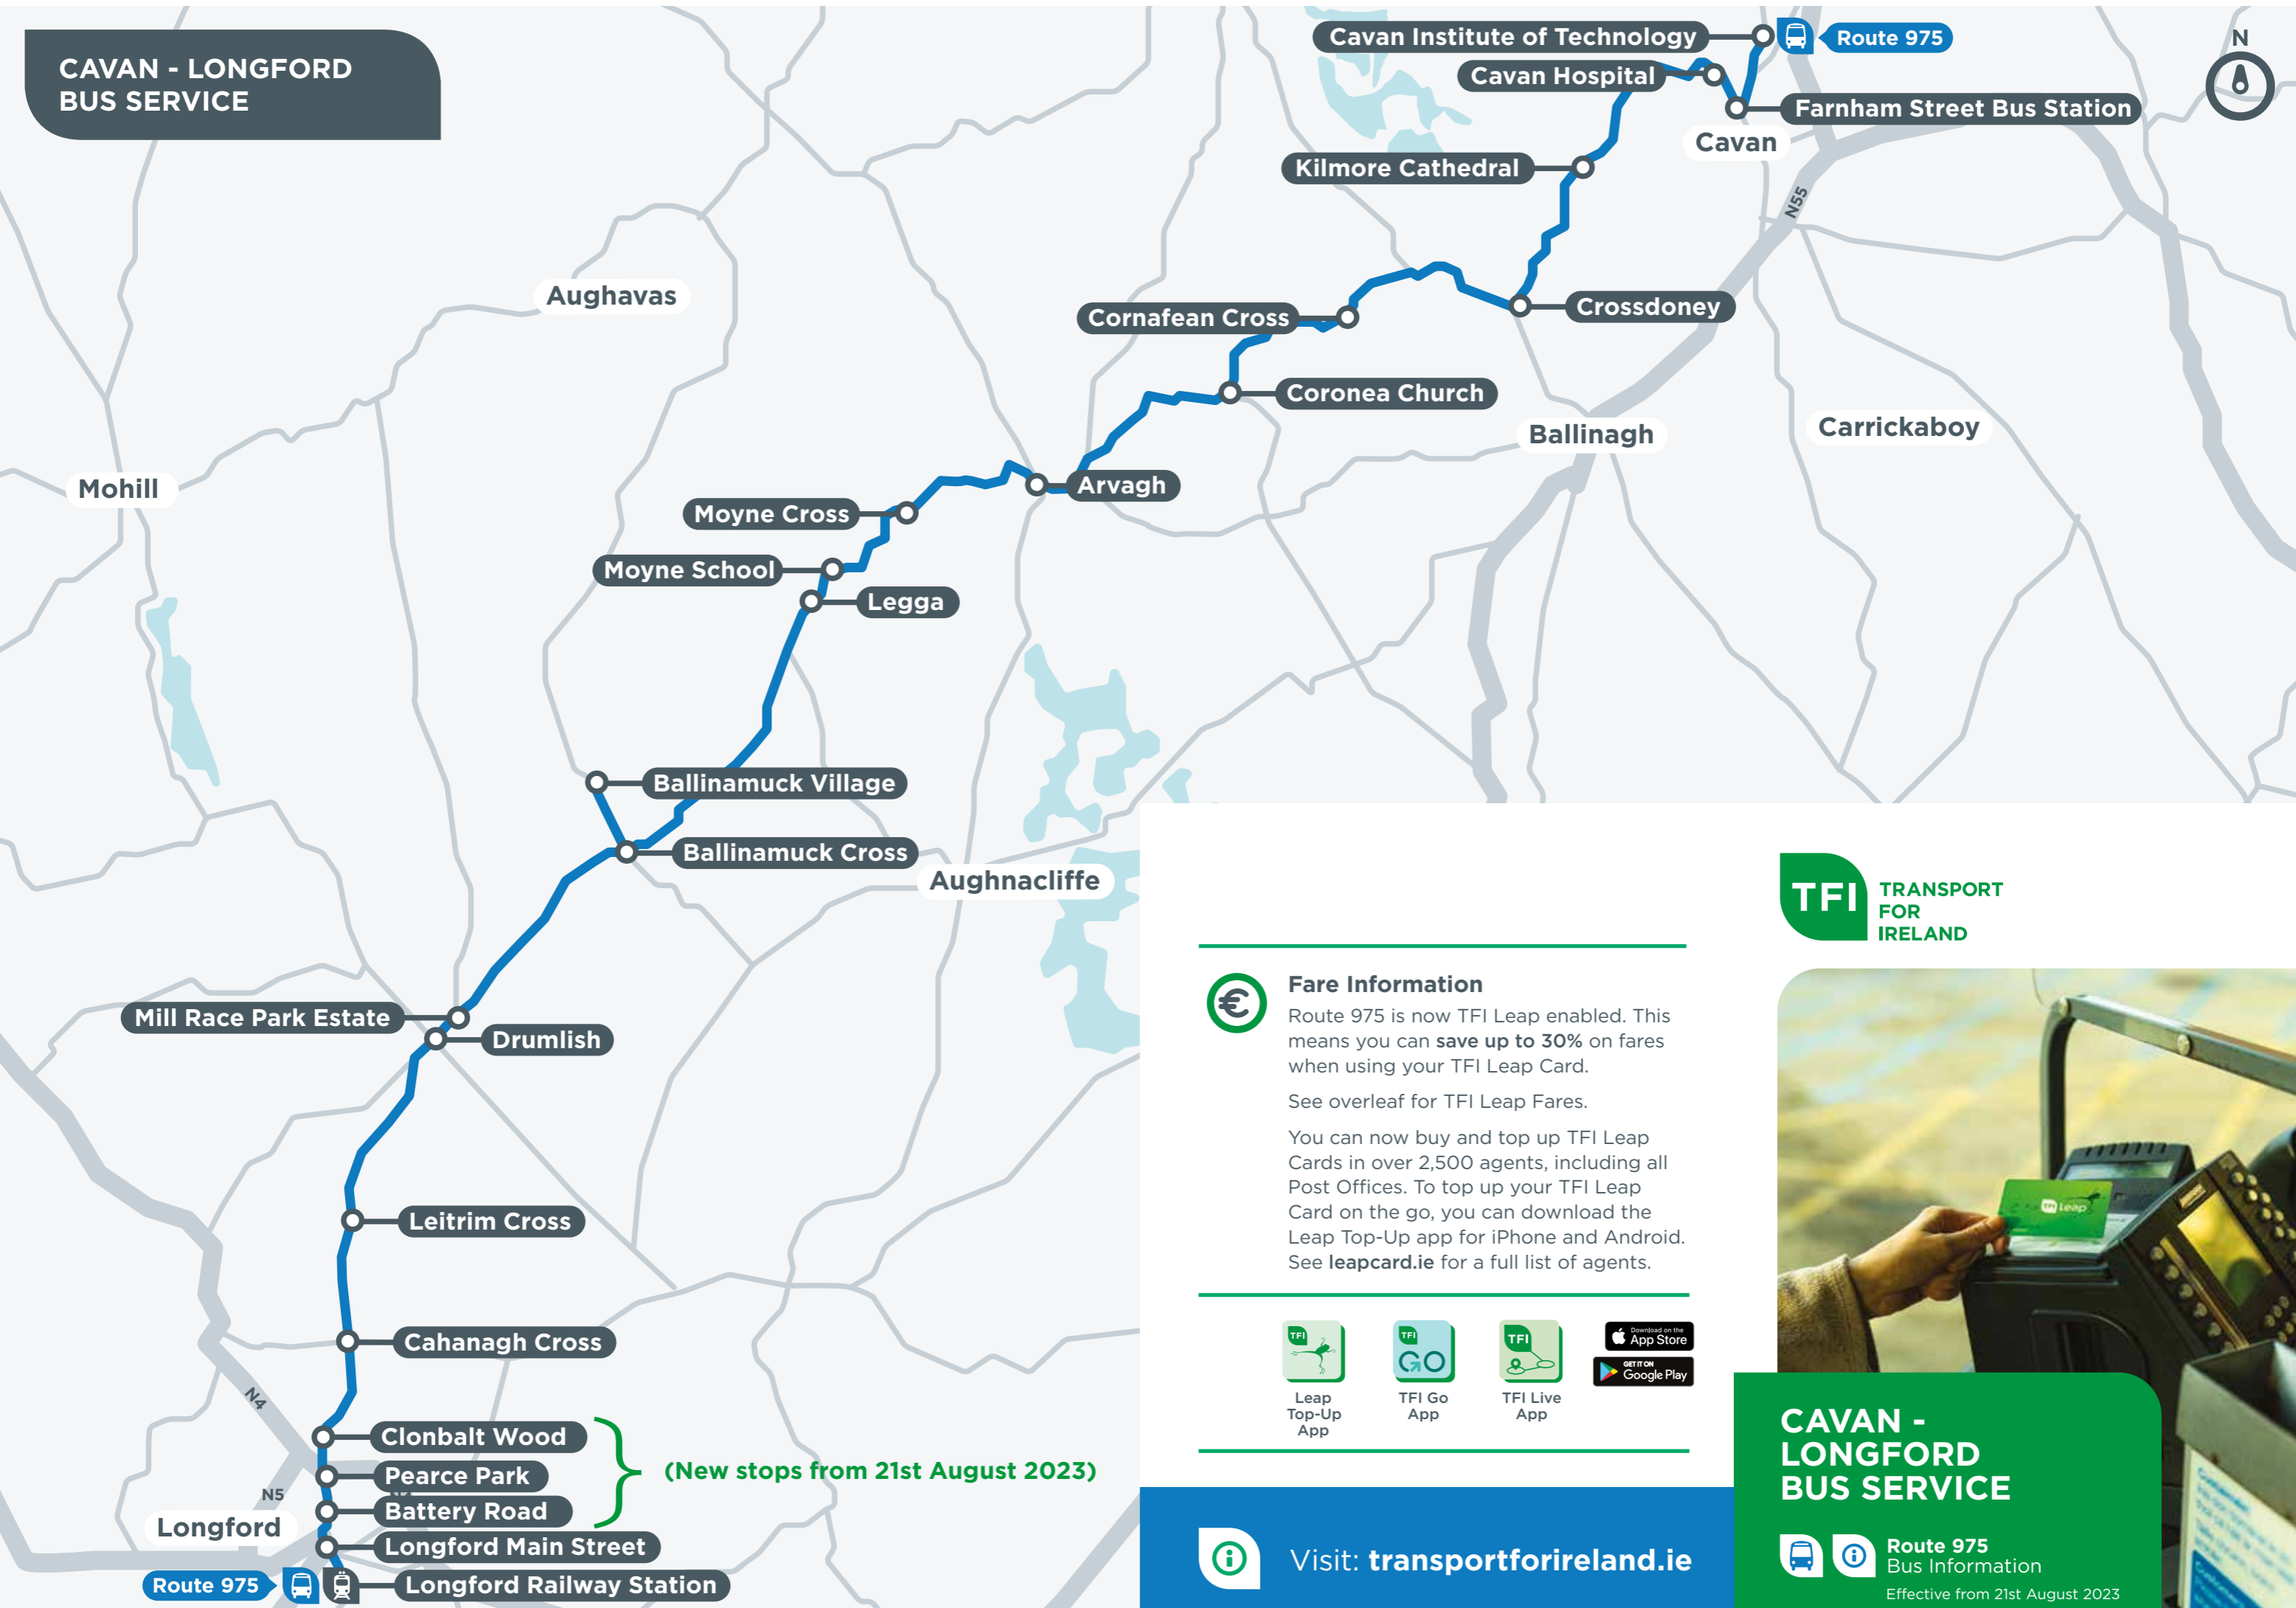

CAVAN - LONGFORD BUS SERVICE

Fare Information

Route 975 is now TFI Leap enabled. This means you can **save up to 30%** on fares when using your TFI Leap Card.

See overleaf for TFI Leap Fares.

You can now buy and top up TFI Leap Cards in over 2,500 agents, including all Post Offices. To top up your TFI Leap Card on the go, you can download the Leap Top-Up app for iPhone and Android. See leapcard.ie for a full list of agents.

Leap Top-Up App

TFI Go App

TFI Live App

CAVAN - LONGFORD BUS SERVICE

Route 975
Bus Information

Effective from 21st August 2023

Visit: transportforireland.ie

975 Longford ➔ Drumlish ➔ Arvagh ➔ Crossdoney ➔ Cavan

Town	Location	Monday - Saturday				
Longford	Railway Station	07:30	10:20	13:20	15:30	18:00
	Main Street (Court House)	07:32	10:23	13:23	15:33	18:03
	Battery Road (School)	07:34	10:24	13:24	15:34	18:04
	Pearce View	07:36	10:26	13:26	15:36	18:06
	R198, Foynes Court/ Clonbalt Wood	07:38	10:28	13:28	15:38	18:08
Cahanagh Cross		07:40	10:31	13:31	15:41	18:10
Leitrim Cross		07:44	10:34	13:34	15:44	18:14
Drumlish	Shrub Tub	07:47	10:37	13:37	15:47	18:17
Mill Race Park Estate		07:49	10:39	13:39	15:49	18:19
Ballinamuck Cross		07:52	10:42	13:42	15:52	18:22
Ballinamuck Village	Church	07:56	10:46	13:46	15:56	18:26
Ballinamuck Cross		08:00	10:50	13:50	16:00	18:30
Legga Cross	Medical Centre	08:07	10:57	13:57	16:07	18:37
*Moyne School		08:09	-	-	16:12	-
Moyne Cross		08:10	11:01	14:04	16:14	18:41
Arvagh		08:15	11:06	14:09	16:19	18:46
Coronea Church		08:21	11:12	14:15	16:24	18:52
Cornafean Cross		08:25	11:16	14:19	16:29	18:56
Crossdoney		08:30	11:21	14:24	16:34	19:01
Cavan	Kilmore Cathedral	08:34	11:25	14:28	16:38	19:05
	Hospital	08:40	11:31	14:34	16:44	19:11
	Farnham Street Bus Station	08:47	11:34	14:37	16:47	19:14
	Cavan Institute of Technology	08:50	11:37	-	-	-
*Bus operates via Moyne School on schooldays only						