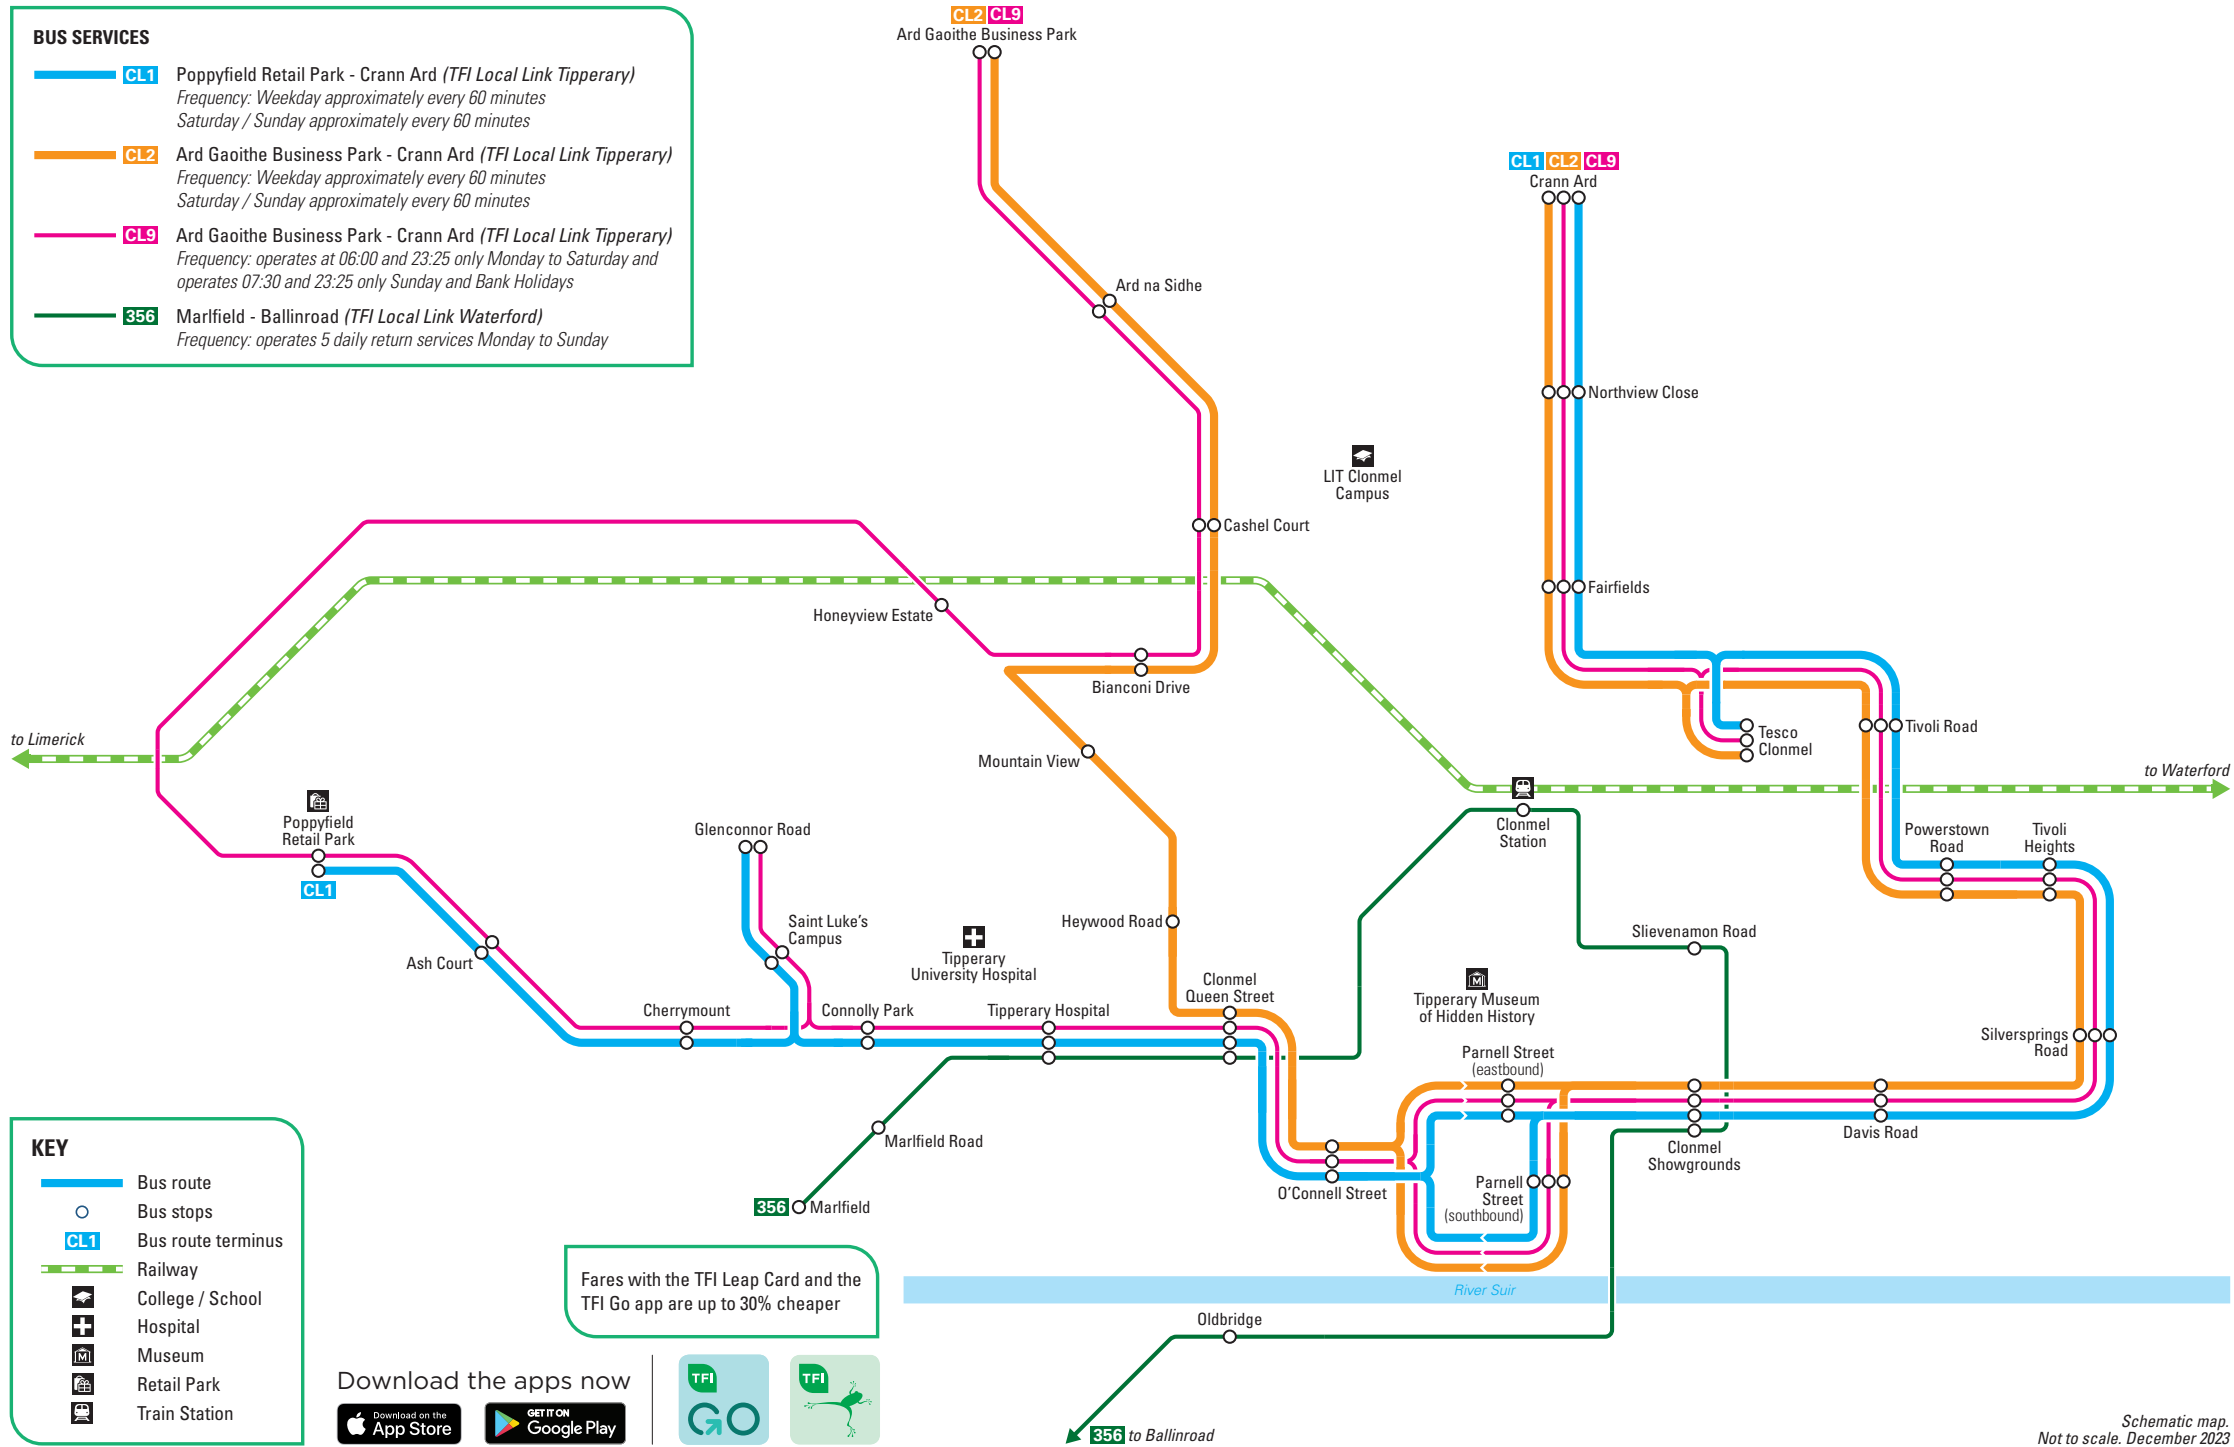

# Clonmel Town Bus services

## BUS SERVICES

- CL1** Poppyfield Retail Park - Crann Ard (TFI Local Link Tipperary)  
Frequency: Weekday approximately every 60 minutes  
Saturday / Sunday approximately every 60 minutes
- CL2** Ard Gaoithe Business Park - Crann Ard (TFI Local Link Tipperary)  
Frequency: Weekday approximately every 60 minutes  
Saturday / Sunday approximately every 60 minutes
- CL9** Ard Gaoithe Business Park - Crann Ard (TFI Local Link Tipperary)  
Frequency: operates at 06:00 and 23:25 only Monday to Saturday and operates 07:30 and 23:25 only Sunday and Bank Holidays
- 356** Marfield - Ballinroad (TFI Local Link Waterford)  
Frequency: operates 5 daily return services Monday to Sunday

### KEY

- Bus route
- Bus stops
- Bus route terminus
- Railway
- College / School
- Hospital
- Museum
- Retail Park
- Train Station

Fares with the TFI Leap Card and the TFI Go app are up to 30% cheaper

Download the apps now

356 to Ballinroad