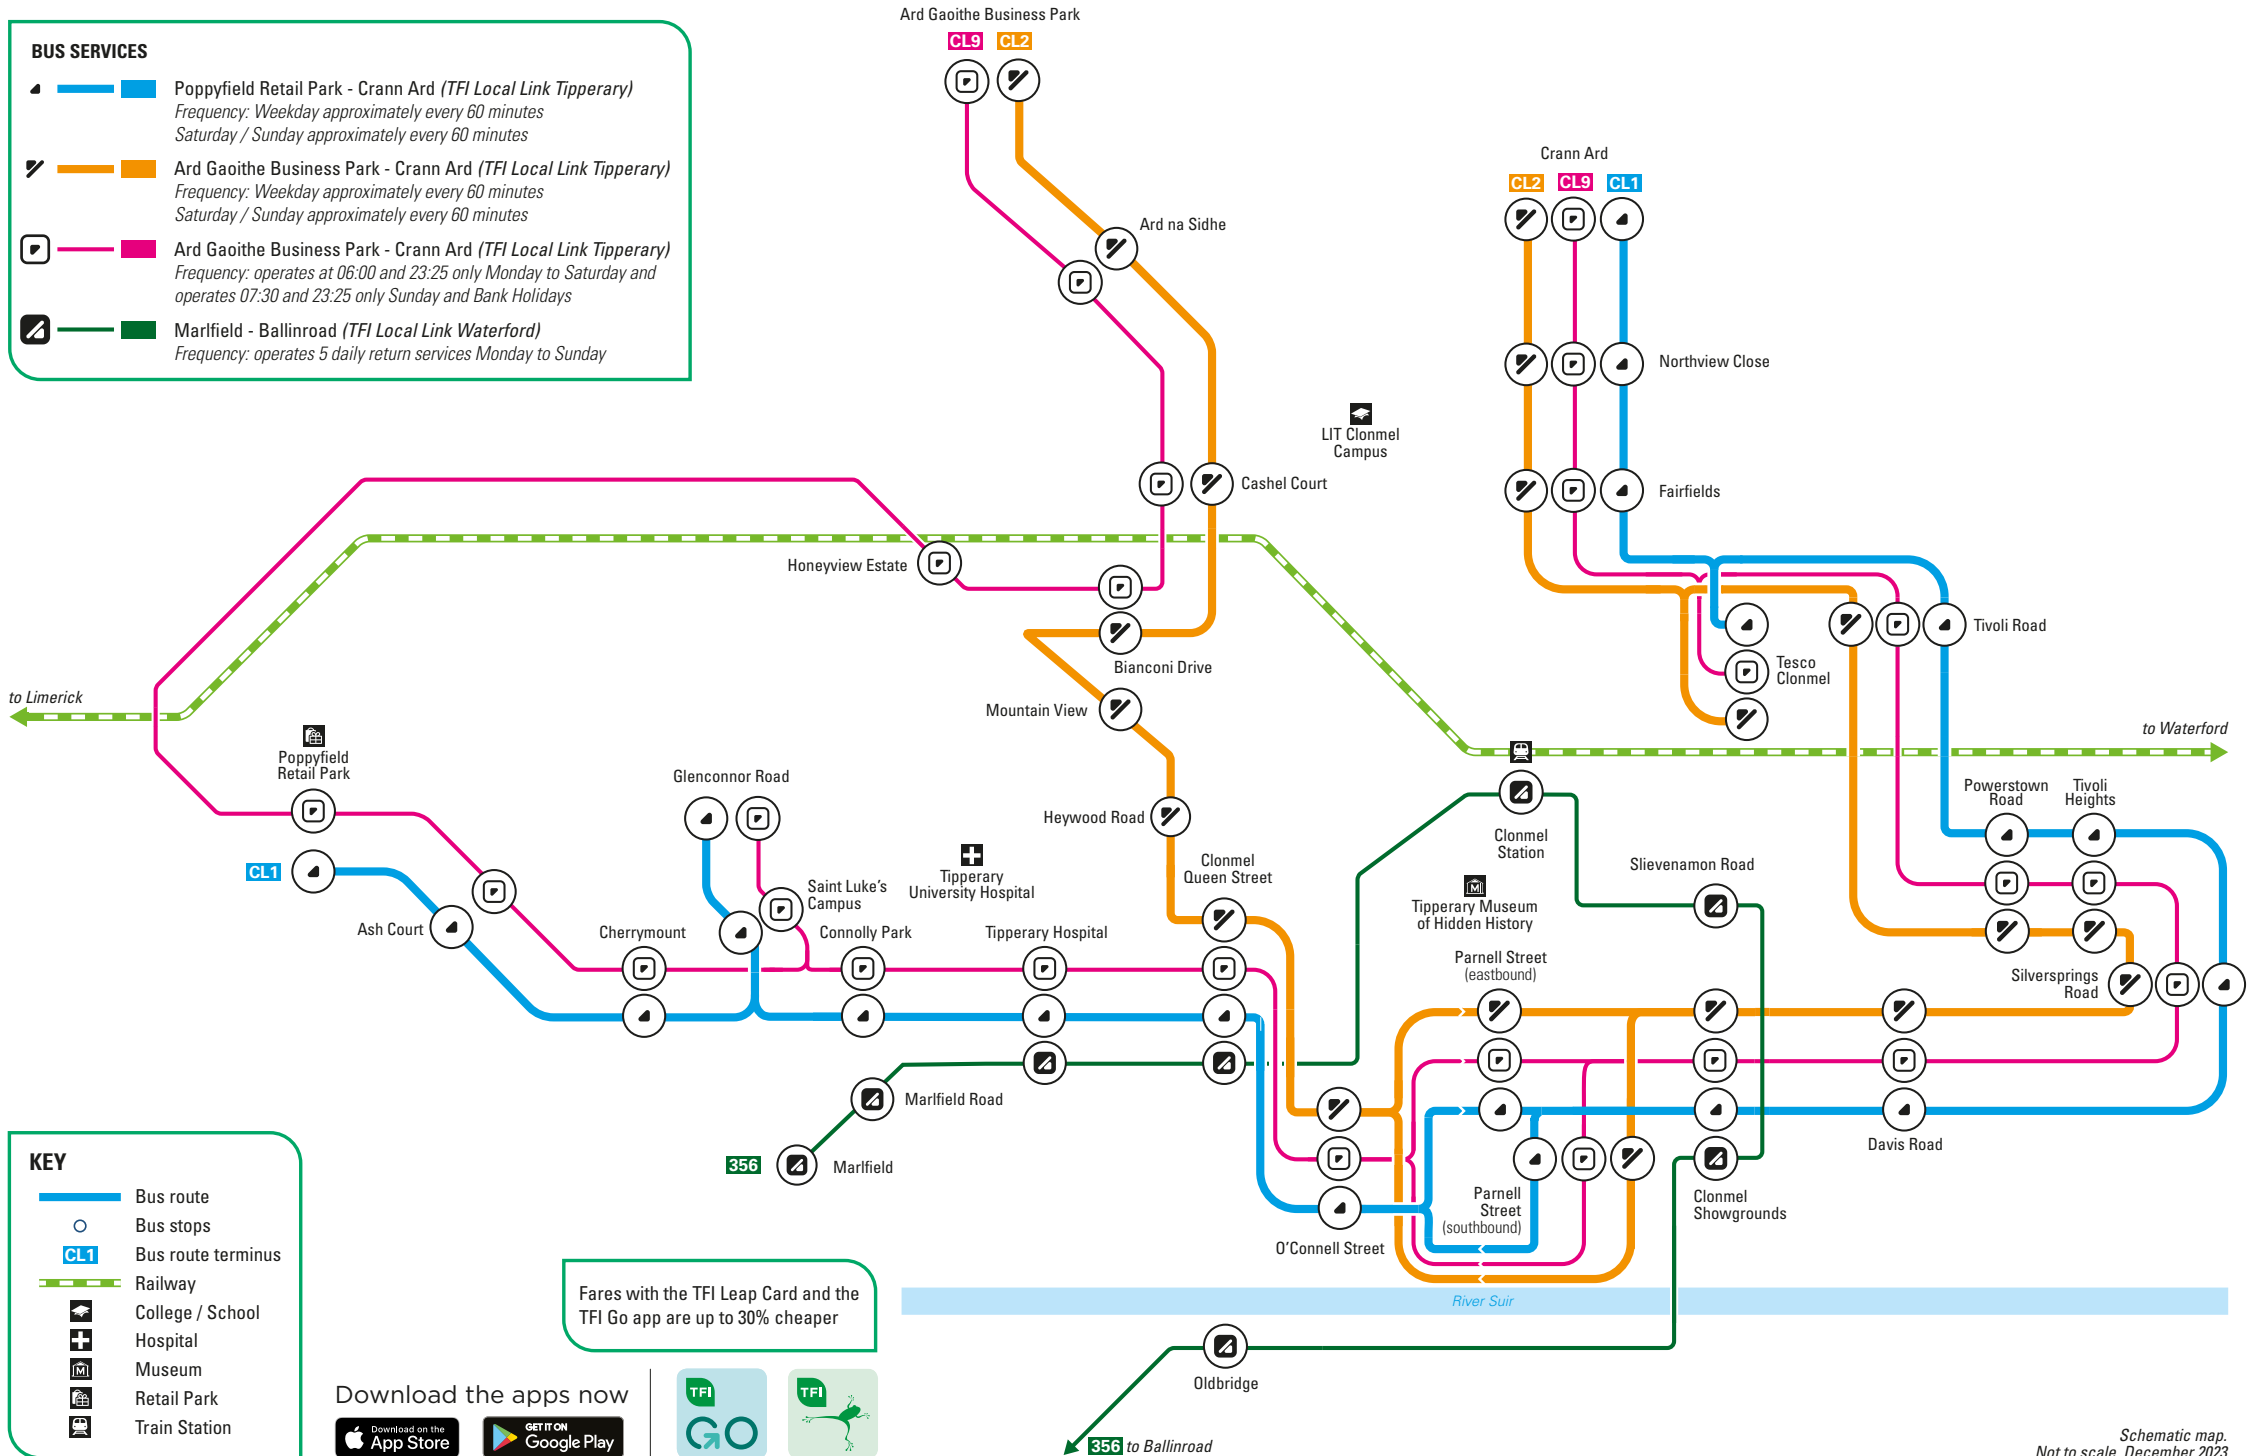

Clonmel Town Bus services

BUS SERVICES

- Poppyfield Retail Park - Crann Ard (TFI Local Link Tipperary)
Frequency: Weekday approximately every 60 minutes
Saturday / Sunday approximately every 60 minutes
- Ard Gaoithe Business Park - Crann Ard (TFI Local Link Tipperary)
Frequency: Weekday approximately every 60 minutes
Saturday / Sunday approximately every 60 minutes
- Ard Gaoithe Business Park - Crann Ard (TFI Local Link Tipperary)
Frequency: operates at 06:00 and 23:25 only Monday to Saturday and operates 07:30 and 23:25 only Sunday and Bank Holidays
- Marfield - Ballinroad (TFI Local Link Waterford)
Frequency: operates 5 daily return services Monday to Sunday

KEY

- Bus route
- Bus stops
- Bus route terminus
- Railway
- College / School
- Hospital
- Museum
- Retail Park
- Train Station

Fares with the TFI Leap Card and the TFI Go app are up to 30% cheaper

Download the apps now

Schematic map. Not to scale. December 2023