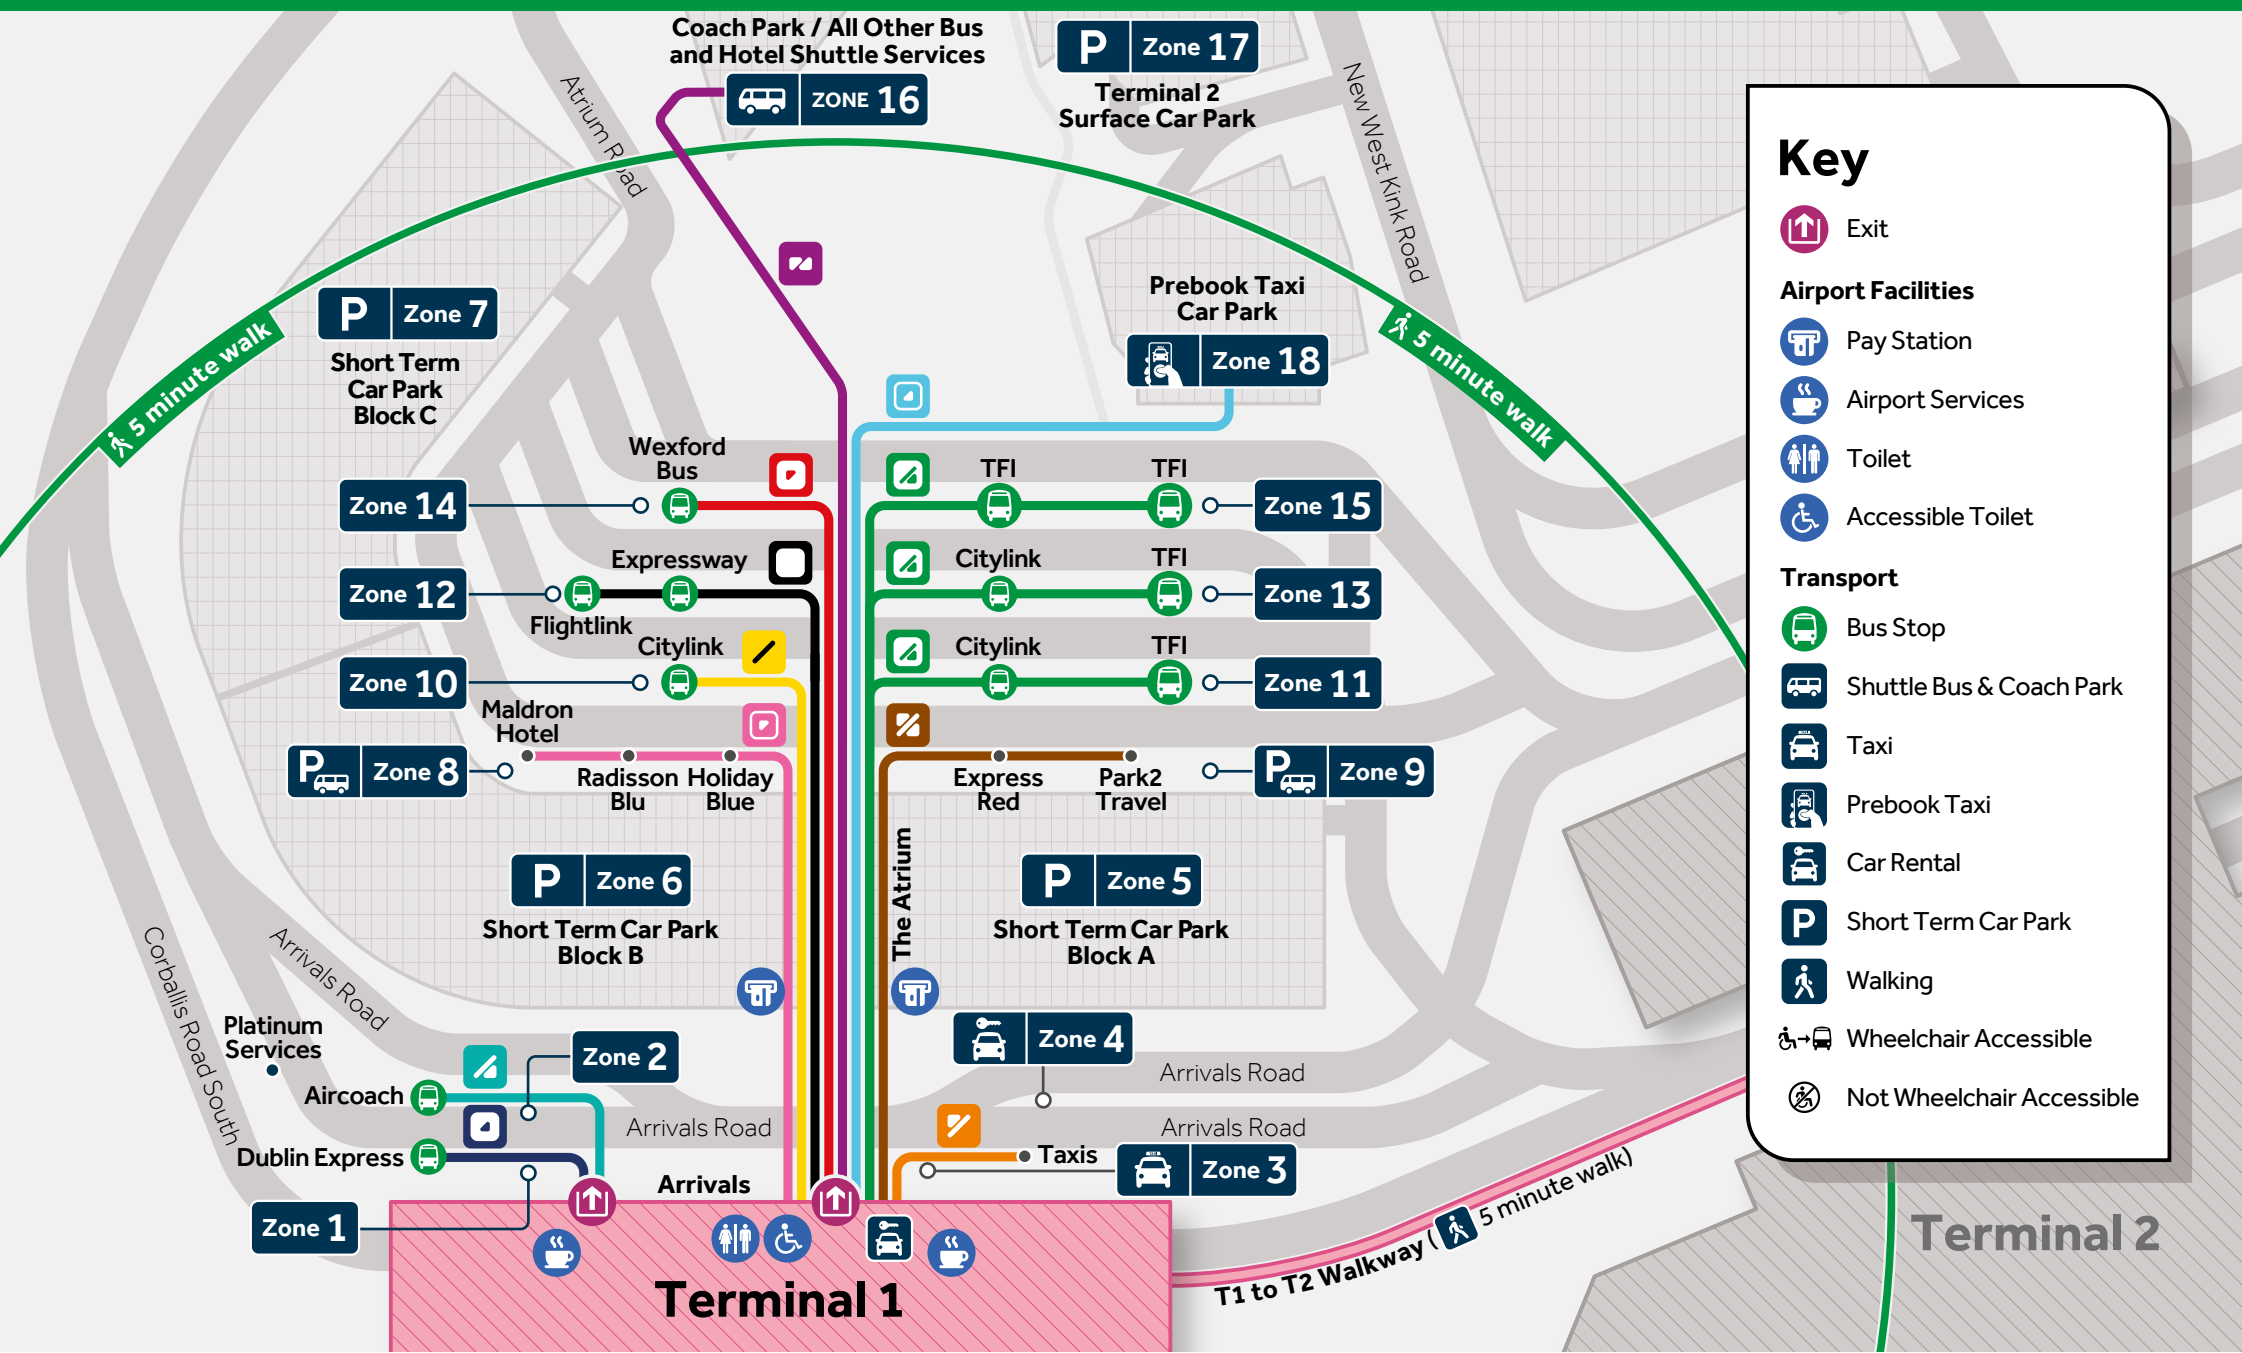

Dublin Airport Terminal 1 Public Transport Information Map

Key

- Exit
- Airport Facilities**
 - Pay Station
 - Airport Services
 - Toilet
 - Accessible Toilet
- Transport**
 - Bus Stop
 - Shuttle Bus & Coach Park
 - Taxi
 - Prebook Taxi
 - Car Rental
 - Short Term Car Park
 - Walking
 - Wheelchair Accessible
 - Not Wheelchair Accessible

TFI Bus Services

Zone 11 Follow line colour

Route	Destination	Bus stop	Accessible
19	Merrion Square	8364	
24	Merrion Square	8365	

Zone 13 Follow line colour

Route	Destination	Bus stop	Accessible
2	Wexford	112111	
22	Ballina	112111	
23	Sligo	112111	
100X	Dundalk	112021	
101	Drogheda	111931	
109A	Navan	111931	

Taxi

Zones 3, 18

Operator	Zone	Follow line colour
Taxi Rank T1	3	
Prebook Taxi Car Park	18	

Car Rental

Zone 4

Service	Zone
Car Rental Desks	T1
Car Rental Shuttle Bus T1	4

Short Term Car Park

Zones 5, 6, 7, 17

Service	Zone
Short Term Car Parks T1 - Block A	5
Short Term Car Parks T1 - Block B	6
Short Term Car Parks T1 - Block C	7
PRM / Chauffeur / Premium Car Park T1	6
Drop & Go Car Park	6
High Vehicle Parking / Surface Car Park	17
Short Term Car Parks T2	see map