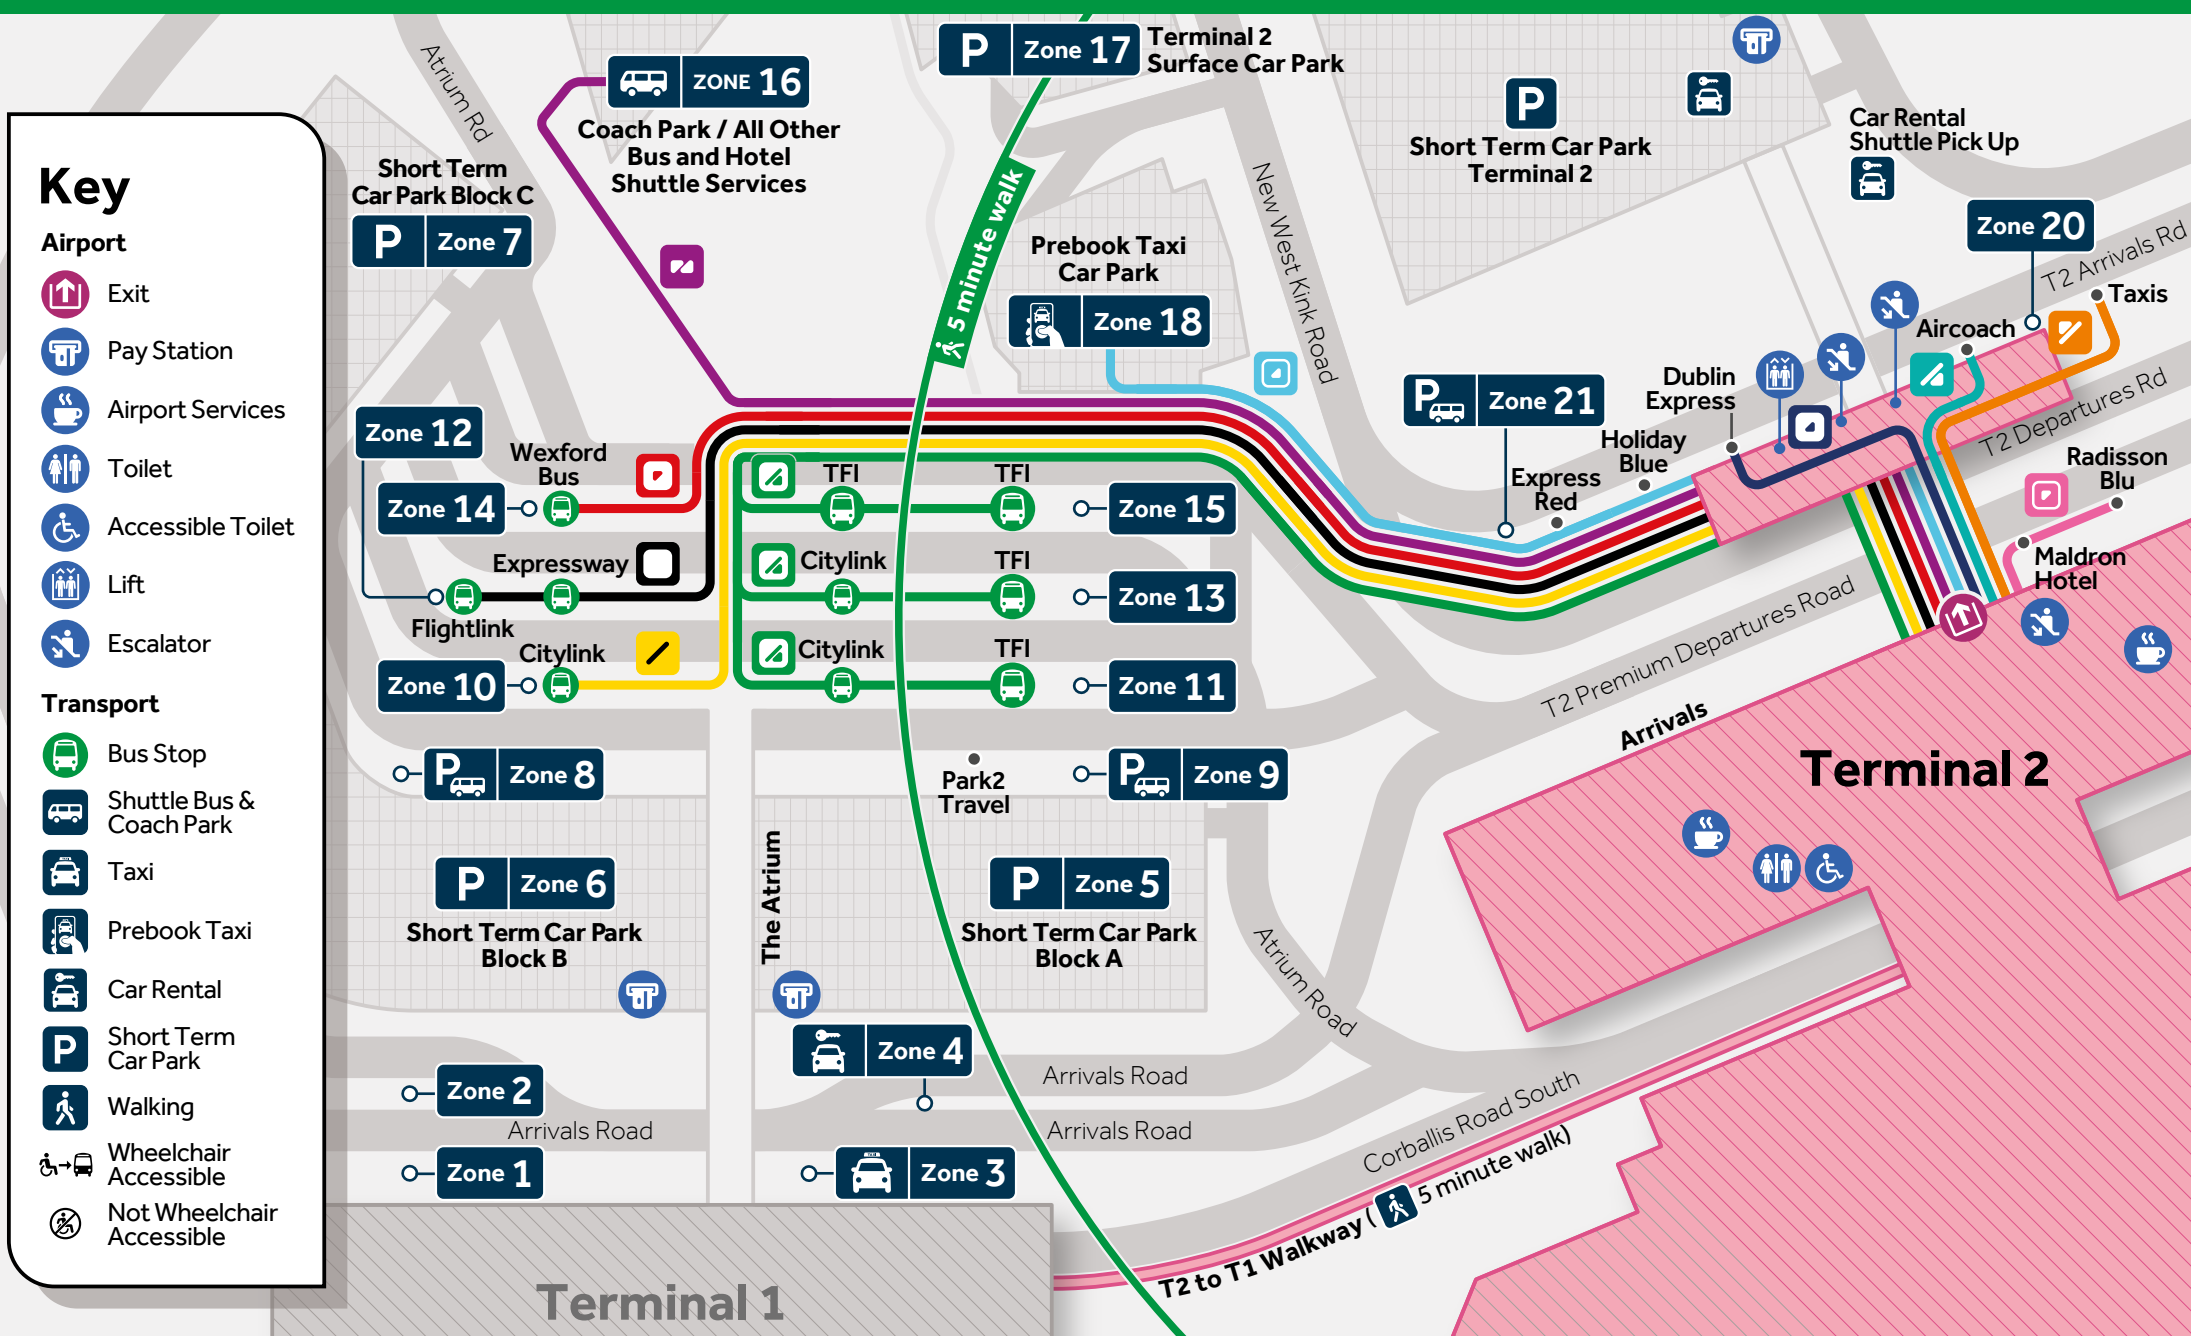

Dublin Airport Terminal 2 Public Transport Information Map

TFI Bus Services				
Zone 11 Follow line colour				
Route	Destination	Bus stop	Accessible	
19	Merrion Square	8364		
24	Merrion Square	8365		
Zone 13 Follow line colour				
Route	Destination	Bus stop	Accessible	
2	Wexford	112111		
22	Ballina	112111		
23	Sligo	112111		
100X	Dundalk	112021		
101	Drogheda	111931		
109A	Navan	111931		
Zone 15 Follow line colour				
Route	Destination	Bus stop	Accessible	
16	Ballinteer	7347		
16D	Ballinteer	7347		
33A	Balbriggan	7348		
33n	Skerries	7348		
41	Dublin City Centre	7347		
41	Swords Manor	7348		
102	Sutton Station	7348		
Other Bus Services				
Zone 10 Follow line colour				
Route	Destination	Bus stop	Operator	Accessible
707	Dublin City Centre	130881	Citylink	
707	Cork	130881	Citylink	
712	Limerick	130901	Citylink	
712	Ennis	130901	Citylink	
Zone 11 Follow line colour				
Route	Destination	Bus stop	Operator	Accessible
721	Castlebar	12608	Citylink	
760	Galway	8364	Citylink	
761	Galway	8364	Citylink	
763	Galway	12608	Citylink	
Zone 12 Follow line colour				
Route	Destination	Bus stop	Operator	Accessible
30	Donegal	112001	Expressway	
32	Dublin City Centre	112001	Expressway	
Zone 13 Follow line colour				
Route	Destination	Bus stop	Operator	Accessible
760	Galway	111941	Citylink	
761	Galway	111941	Citylink	
Zone 14 Follow line colour				
Route	Destination	Bus stop	Operator	Accessible
740	Wexford	12606	Wexford Bus	
740A	Gorey	12606	Wexford Bus	
Zone 20 Follow line colour				
Route	Destination	Bus stop	Operator	Accessible
700	Leopardstown	0000	Aircoach	
700X	Dublin City Centre	0000	Aircoach	
702	Dalkey	0000	Aircoach	
704X	Cork	0000	Aircoach	
705X	Derry/Londonderry	0000	Aircoach	
783	Terenure	0000	Aircoach	
Zone 21 Follow line colour				
Route	Destination	Bus stop	Operator	Accessible
782	Heuston Station	00000	Dublin Express	
784	Dublin City Centre	00000	Dublin Express	
785	Belfast City Centre	00000	Dublin Express	
Shuttle Bus & Coach Park				
Zone 16 Follow line colour				
Route	Destination	Bus stop	Operator	Accessible
717	Clonmel	12609	JJ Kavanagh	
726	Portlaoise	12609	Dublin Coach	
735	Limerick	12609	JJ Kavanagh	
736	Waterford	12609	JJ Kavanagh	
740X	Wexford	Bay 21	Wexford Bus	
741	Swords	12609	Ashbourne Connect	
750	Dundrum	12609	Dublin Coach	
786	Hilton Hotel	12609	Express Bus	
787	Travelodge Ballymun	12609	Express Bus	
847	Portumna	12609	Kearns Transport	
932	Anagaire	12609	Mc Ginley	
932	Dublin City Centre	12609	Mc Ginley	
932A	Anagaire	12609	Mc Ginley	
932A	Dublin City Centre	12609	Mc Ginley	
933	Moville	12609	Mc Ginley	
933	Dublin City Centre	12609	Mc Ginley	
933A	Moville	12609	Mc Ginley	
933A	Dublin City Centre	12609	Mc Ginley	
Car Rental				
Service	Zone			
Car Rental Desks T2	see map			
Car Rental Shuttle Bus T2	see map			
Short Term Car Park				
Zones 5, 6, 7, 17				
Service	Zone			
Short Term Car Parks T1 - Block A	5			
Short Term Car Parks T1 - Block B	6			
Short Term Car Parks T1 - Block C	7			
PRM / Chauffeur / Premium Car Park T1	6			
Drop & Go Car Park	6			
High Vehicle Parking / Surface Car Park	17			
Short Term Car Parks T2	see map			
Long Term Car Park				
Zones 9, 21				
Service	Zone			
Holiday Blue Shuttle Bus	21			
Express Red Shuttle Bus	21			
Park2Travel Collection Point T1	9			
Taxi				
Zones 18, 20				
Operator	Zone	Follow line colour		
Taxi Rank T2	20			
Prebook Taxi Car Park	18			