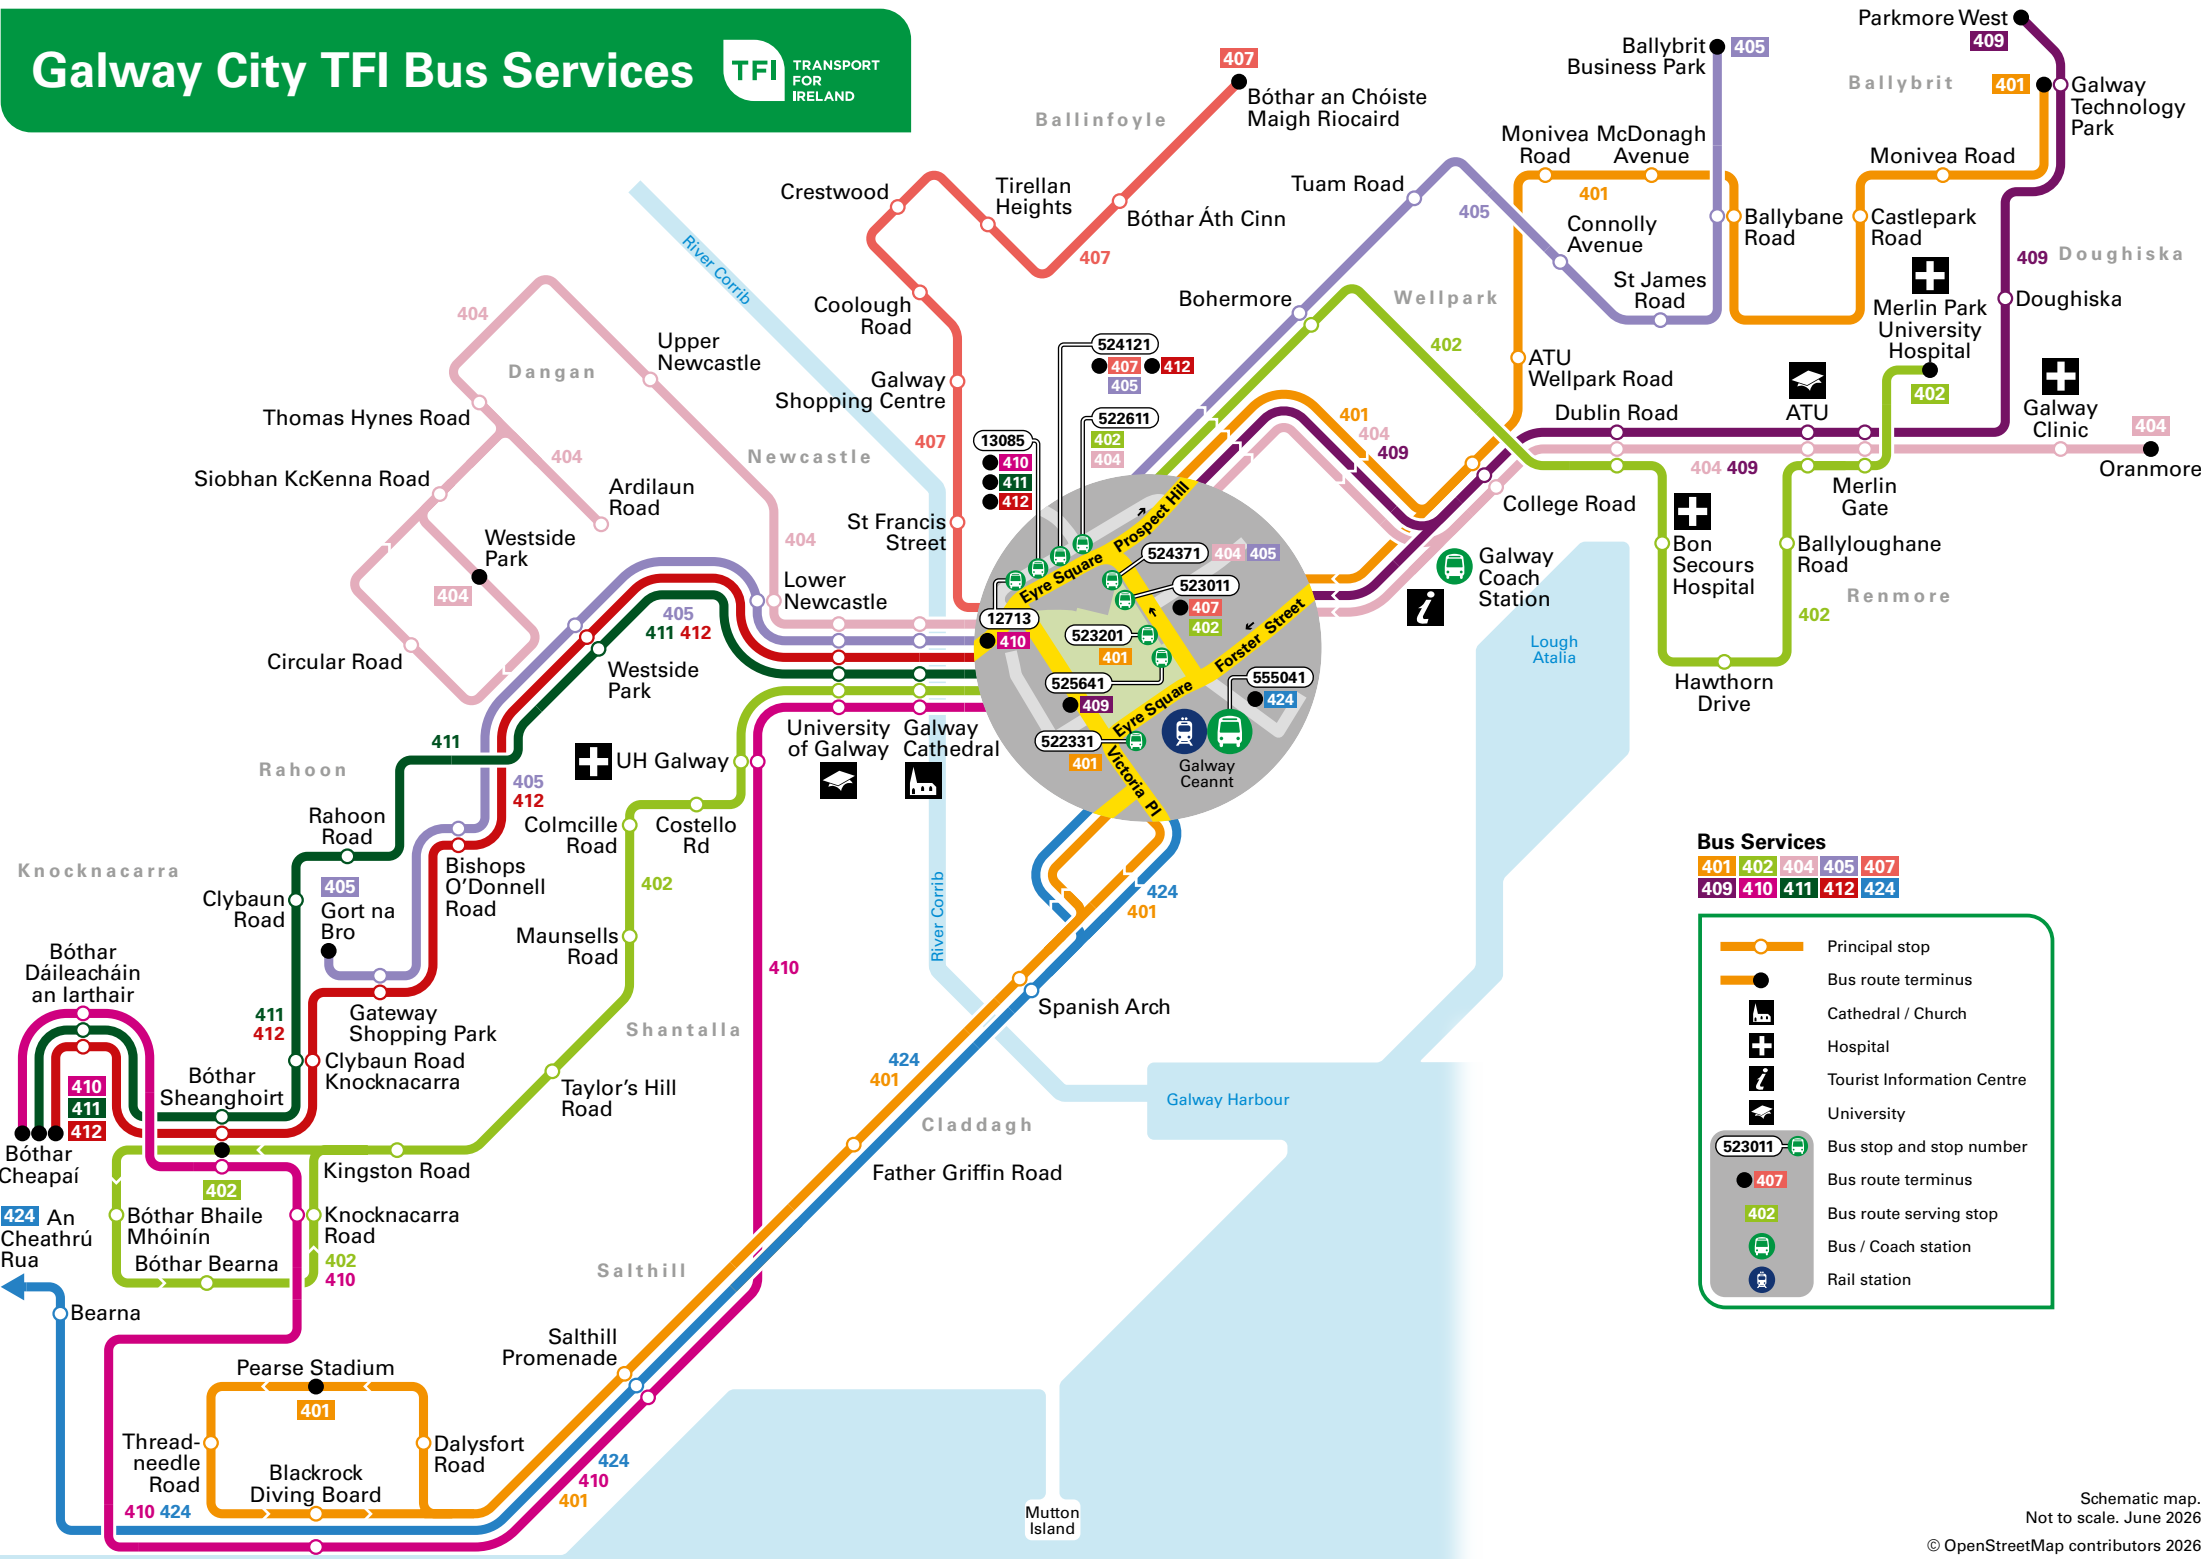

Galway City TFI Bus Services

Bus Services

- 401 402 404 405 407
- 409 410 411 412 424

- Principal stop
- Bus route terminus
- Cathedral / Church
- Hospital
- Tourist Information Centre
- University
- Bus stop and stop number
- Bus route terminus
- Bus route serving stop
- Bus / Coach station
- Rail station

Schematic map. Not to scale. June 2026