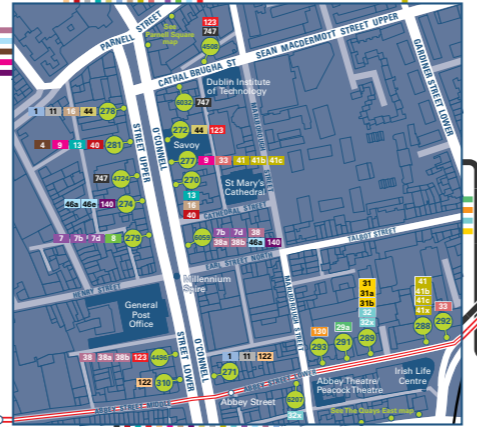

Buses and trams from O'Connell Street

- KEY**
- Bus route
 - Tram (Luas) line
 - Principal stop
 - 1 Bus route terminus
 - LUAS Tram (Luas) line terminus

- Transfer Points**
Locations where it is possible to change to a different form of transport
- Rail (DART, COMMUTER or Intercity)
 - Tram (Luas Green line)
 - Bus coach (regional or intercity)
 - P&R Park & Ride (larger car parks)
 - Airport
 - Ferry Port

- Points of Interest**
- Hospital
 - Public Park

- Geographic map inset only**
- 278 Bus stop and stop number
 - 16 Bus route serving stop
 - 130 Bus route terminus

Destination Finder

Destination	Route	Stop No./Name
A		
Abbey Park	29a	291
Applewood	41c	288
Ashington	122	310
B		
Baggot Street (Grand Canal)	38, 38a, 38b	6059
Balbriggan	33	292
Balbutcher	13	281
Baldoyle	29a	291
	32, 32x	289
Ballybough	123	4496, 4508
Ballycoolin	38b	4496
Ballyfermot	40	270
Ballykea	33	292
Ballymun Centre	4, 13	281
Ballymun Cross	4, 13	281
Ballymun (DCU)	4, 9, 13	281
	11	278
Barnageeragh	33	292
Belfield (UCD)	7b, 7d, 46a	6059
	32x	6207
	41x	277
Belgard	Luas	Abbey Street
Blackhorse	13	270
	Luas	Abbey Street
Blakes Cross	33	292
Blanchardstown (Main Street)	38, 38a	4496
Bluebell	13	270
	Luas	Abbey Street
Brehonfield Road	16	270
Bullock Harbour	7d	6059
Busáras	747	4508, 4724
	Luas	Abbey Street
Buzzardstown	38, 38a, 38b	4496
C		
Cabra (Fassaugh Avenue)	122	310
Carrickhill	32x	289
Castle Avenue	130	293
Castlegrange	13	270
Castlenock	38	4496
Charlestown	9	281
	140	274
Cheeverstown P&R	Luas	Abbey Street
Cherry Orchard Hospital	40	270
Christchurch	13, 40	270
	123	272
	747	6032
Citywest Campus	Luas	Abbey Street
Clondalkin Village	13	270
Clonskeagh	11	271
Clontarf	130	293
Clontarf Road	29a	291
	31, 31a, 31b, 32	289
	130	293
Coldcut	40	270
Connolly	Luas	Abbey Street
Cookstown	Luas	Abbey Street
Corduff	38, 38a, 38b	4496
Crumlin	9	277
Crumlin Hospital	122	271
	123	272
D		
Dalkey	7d	6059
Damastown	38, 38a, 38b	4496