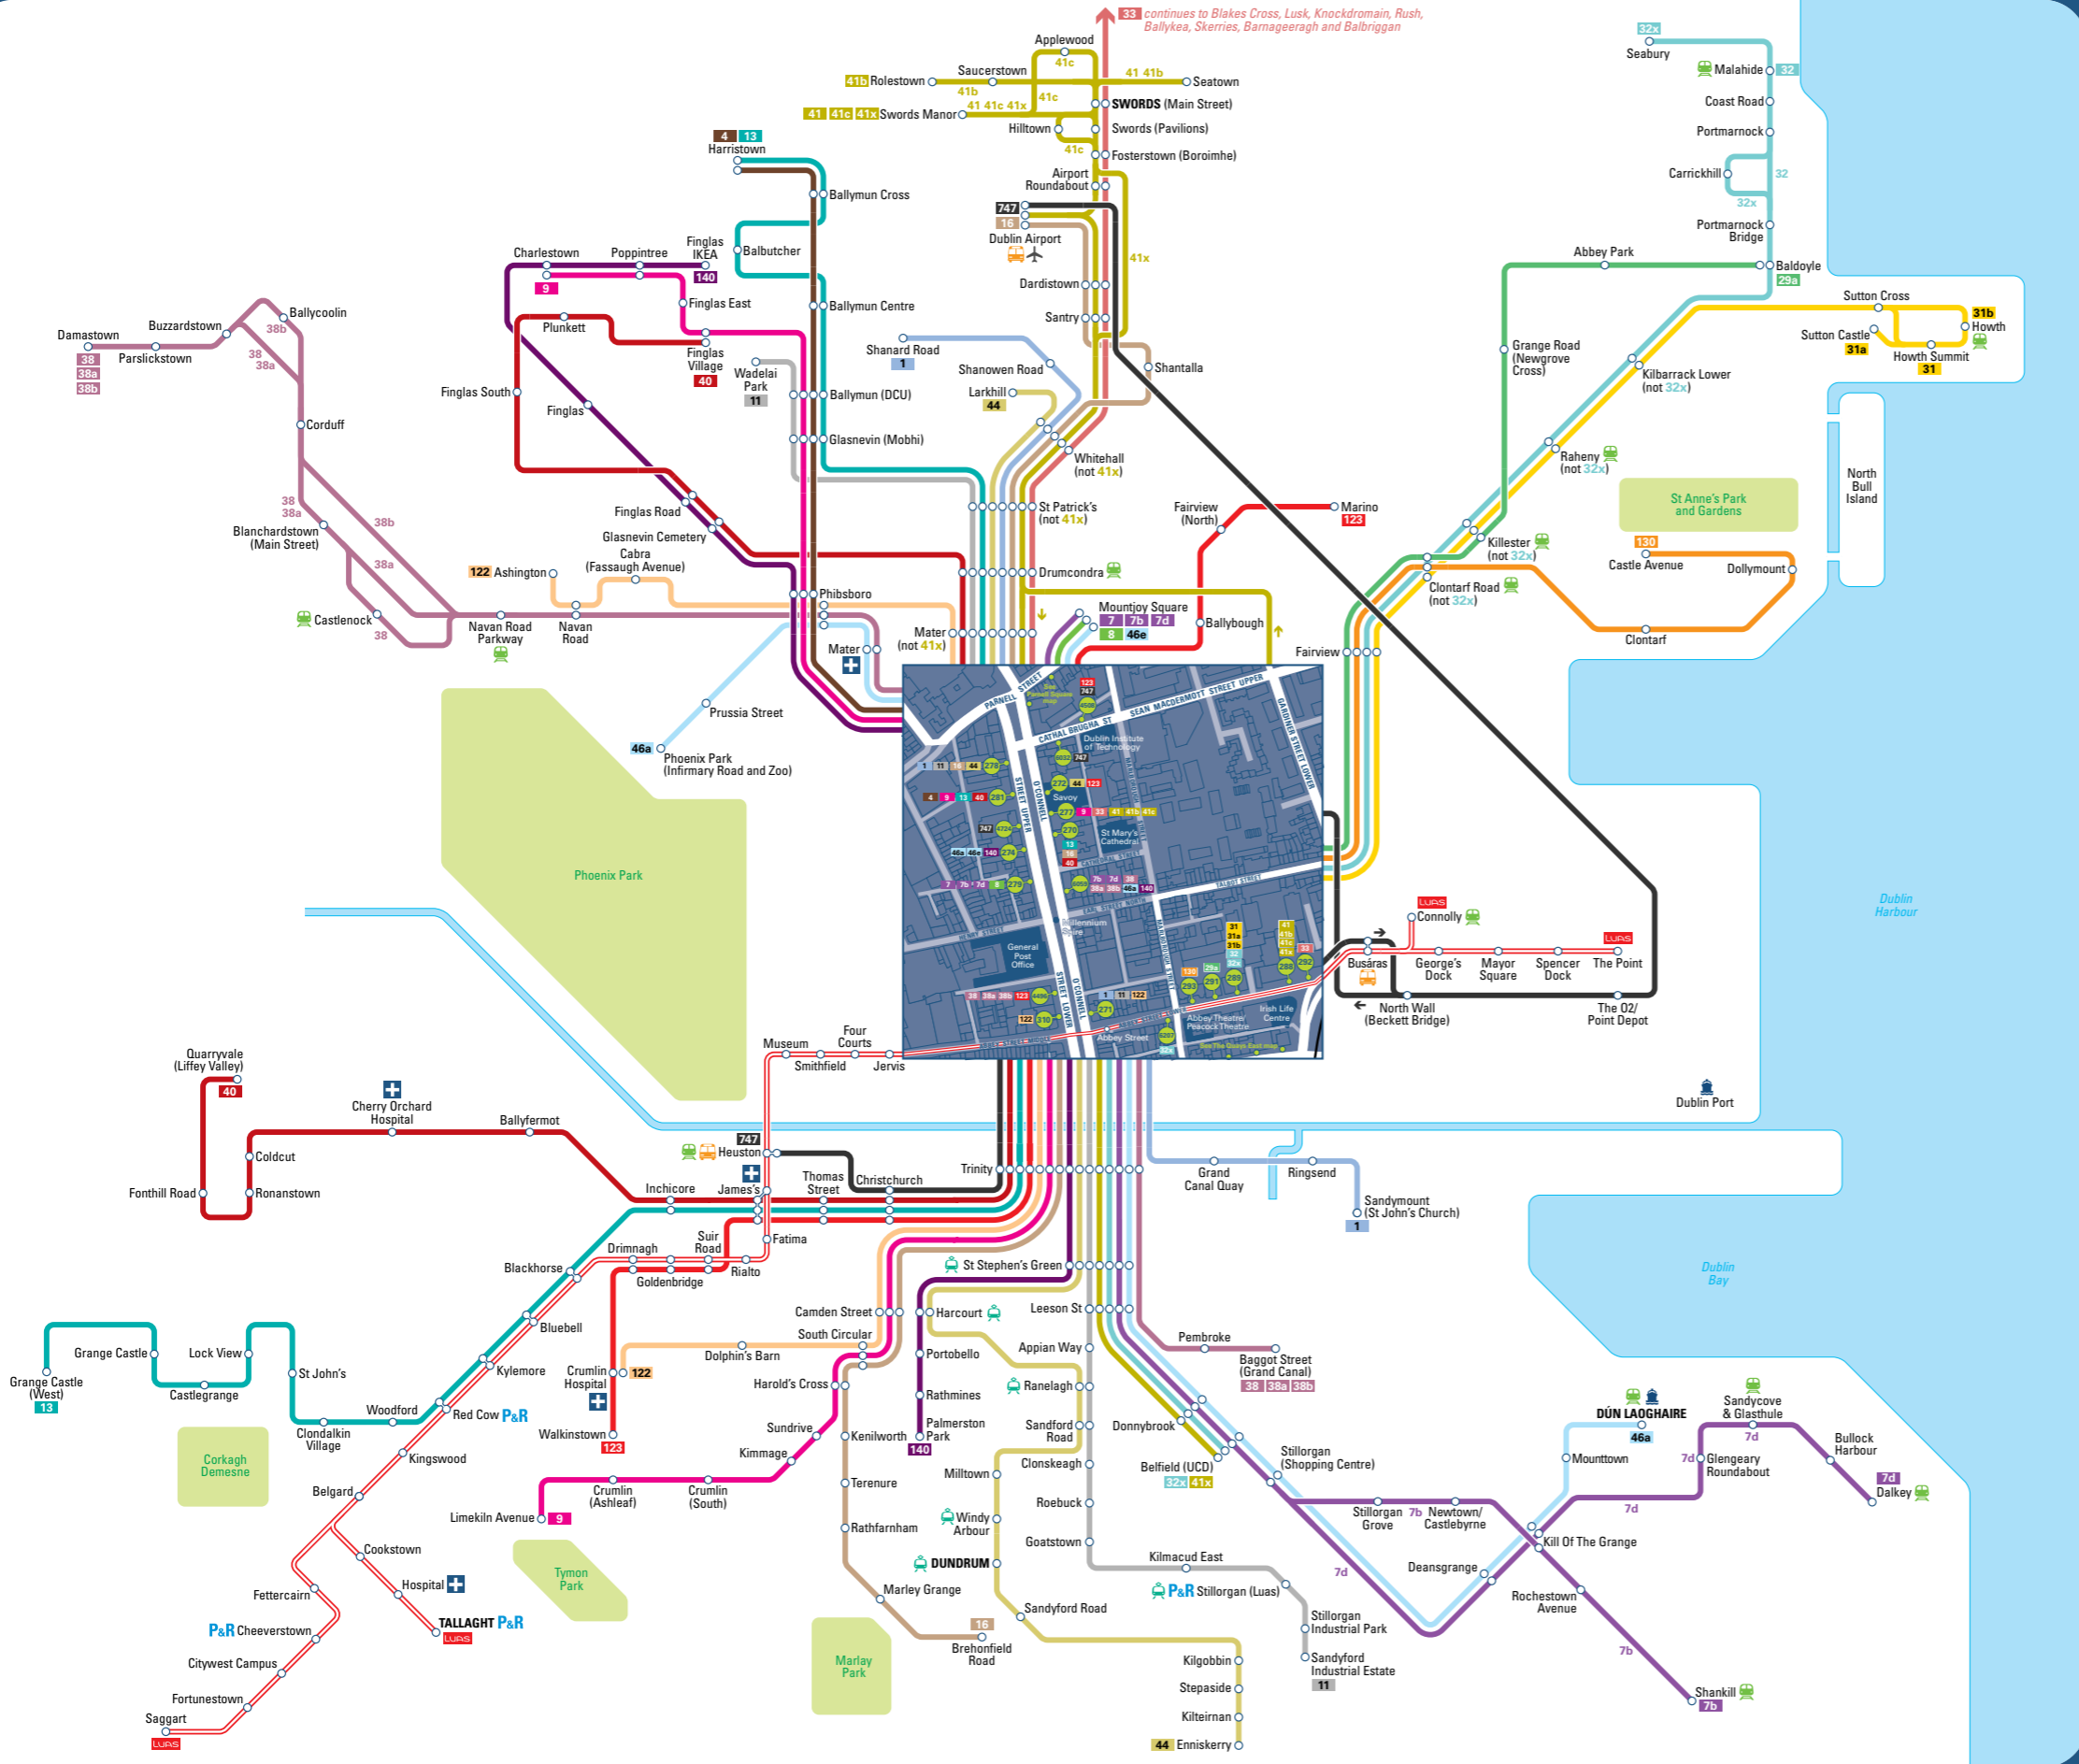

Buses and trams from O'Connell Street

- KEY**
- Bus route
 - Tram (Luas) line
 - Principal stop
 - 1 Bus route terminus
 - LUAS Tram (Luas) line terminus

- Transfer Points**
Locations where it is possible to change to a different form of transport
- Rail (DART, COMMUTER or Intercity)
 - Tram (Luas Green line)
 - Bus coach (regional or intercity)
 - P&R Park & Ride (larger car parks)
 - Airport
 - Ferry Port

Destination	Route	Stop No./Name
Rathfarnham	16	270
Rathmines	140	6059
Red Cow P&R	13	270
	Luas	Abbey Street
Rialto	Luas	Abbey Street
Ringsend	1	271
Roebuck	11	271
Rolestown	41b	288
Ronanstown	40	270
Rush	33	292
S		
Saggart	Luas	Abbey Street
St John's	13	270
St Patrick's	1, 11, 16, 44	278
	13	281
	33	292
	41, 41b, 41c	288
St Stephen's Green	7b, 7d, 46a, 140	6059
	11	271
	32x	6207
	41x	277
	44	272
Sandyford Industrial Estate	11	271
Sandymount (St John's Church)	1	271
Santry	16	278
	33	292
	41, 41b, 41c	288
Saucerstown	41b	288
Sandycove & Glasthule	7d	6059
Seabury	32x	289
Seatown	41, 41b	288
Shanard Road	1	278
Shankill	7b	6059
Shantalla	16	278
Skerries	33	292
Smithfield	Luas	Abbey Street
South Circular	9	277
	16	270
	122	271
Spencer Dock	Luas	Abbey Street
Stepaside	44	272
Stillorgan (Luas)	11	271
Stillorgan (Shopping Centre)	7b, 7d, 46a	6059
Stillorgan Industrial Park	11	271
Suir Road	123	272
	Luas	Abbey Street
Sundrive	9	277
Sutton Castle	31a	289
Sutton Cross	31, 31a, 31b	289
Swords	33	292
	41, 41b, 41c, 41x	288
T		
Tallaght P&R	Luas	Abbey Street
Terenure	16	270
The O2/Point Depot	747	4508, 4724
The Point	Luas	Abbey Street
W		
Wadelai Park	11	278
Walkinstown	123	272
Whitehall	1, 16, 44	278
	33	292
	41, 41b, 41c	288
Windy Arbour	44	272
Woodford	13	270