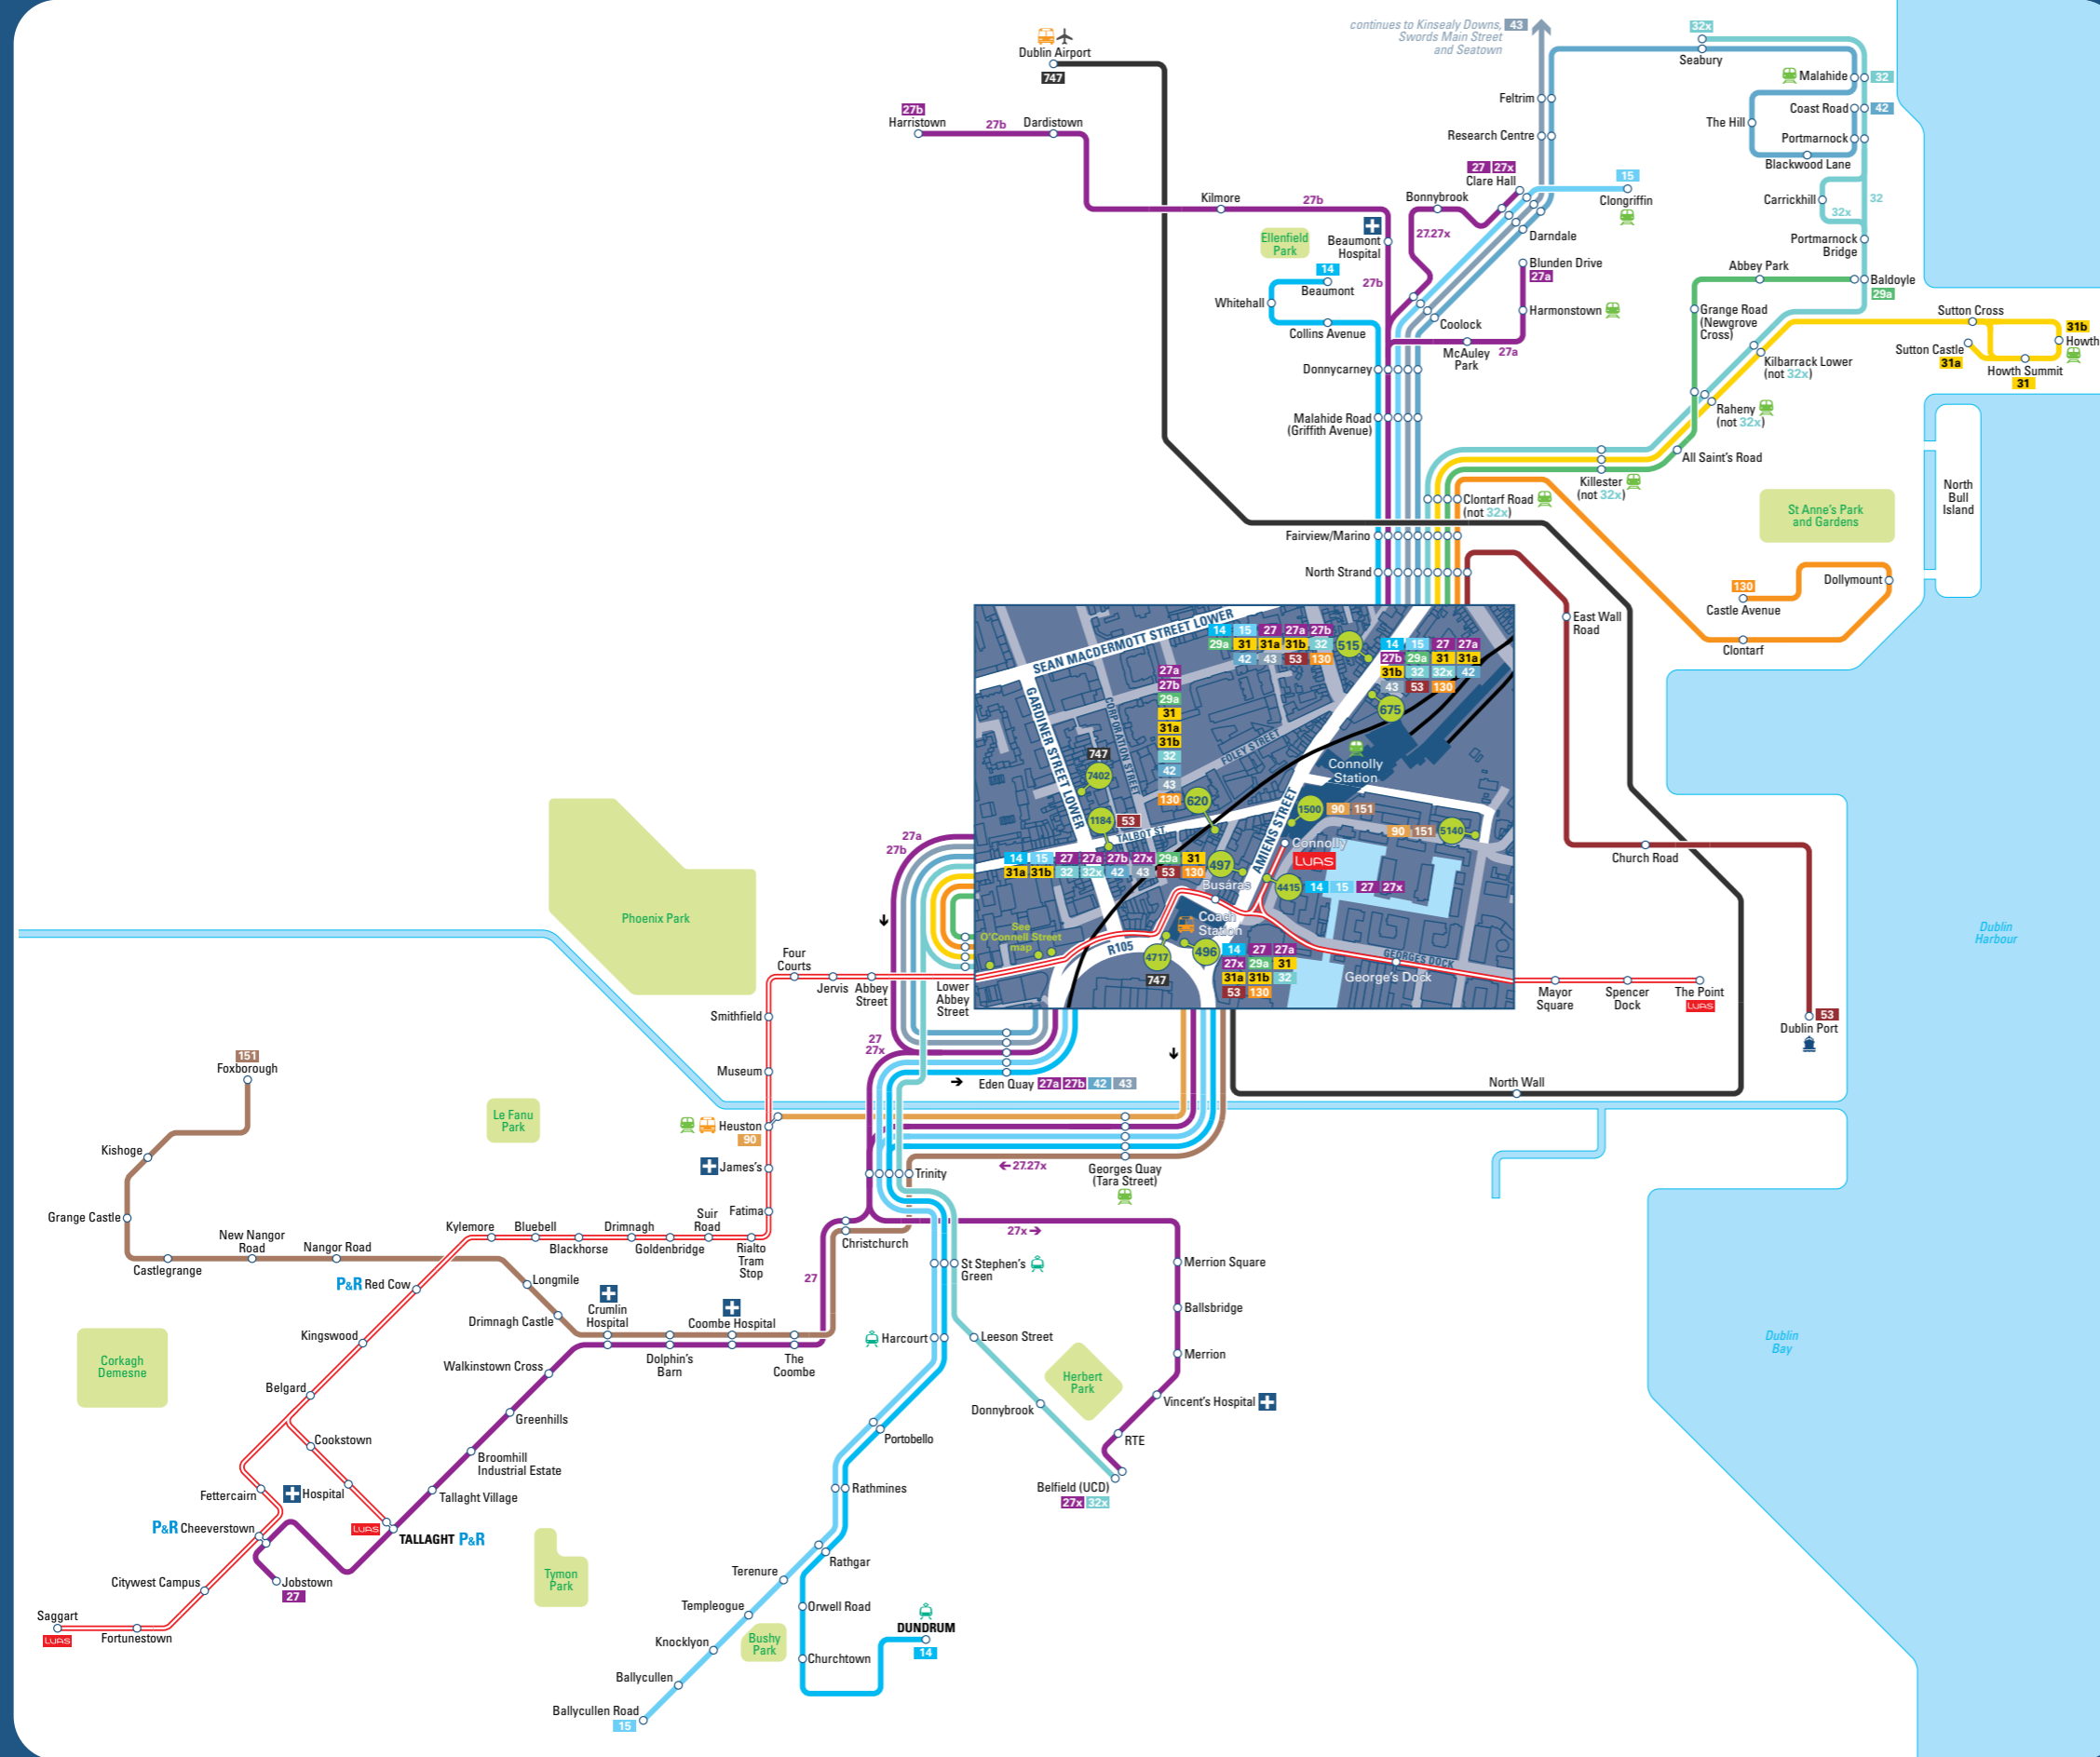

Buses and trams from Connolly/Busáras/IFSC area

- KEY**
- Bus route
 - Tram (Luas) line
 - Principal stop
 - Bus route terminus
 - Tram (Luas) line terminus

Transfer Points
Locations where it is possible to change to a different form of transport

- Geographic map inset only**
- Bus stop and stop number
 - Bus route serving stop
 - Bus route terminus

For City Centre north and O'Connell Street, take the tram (Luas Red line) to Jervis or Abbey Street

Destination	Route	Stop No./Name
Portmarnock Bridge	32 32x	496, 497, 515 497
Portobello	14, 15	675, 4415
R		
Raheny	29a, 31, 31a, 31b, 32	496, 497, 515
Rathgar	14, 15	675, 4415
Rathmines	14, 15	675, 4415
Red Cow P&R	Luas	Busáras, Connolly, George's Dock
Research Centre	42, 43	497, 515
Rialto Tram Stop	Luas	Busáras, Connolly, George's Dock
RTE	27x	4415
S		
St James's	Luas	Busáras, Connolly, George's Dock
St Stephen's Green	14, 15 32x	675, 4415 675
Saggart	Luas	Busáras, Connolly, George's Dock
Seabury	32x 42	497 497, 515
Seatown	43	497, 515
Smithfield	Luas	Busáras, Connolly, George's Dock
Spencer Dock	Luas	Busáras, Connolly, George's Dock
Suir Road	Luas	Busáras, Connolly, George's Dock
Sutton Castle	31a	496, 497, 515
Sutton Cross	31, 31a, 31b	496, 497, 515
Swords	43	497, 515
T		
Tallaght P&R	27 Luas	675, 4415 Busáras, Connolly, George's Dock
Tallaght Village	27	675, 4415
Templeogue	15	675, 4415
Terenure	15	675, 4415
The Coombe	27 151	675, 4415 1500, 5140
The Hill	42	497, 515
The Point	Luas	Busáras, Connolly, George's Dock
Trinity	14, 15, 27 27x 32x 151	675, 4415 4415 675 1500, 5140
V		
Vincent's Hospital	27x	4415
W		
Walkinstown Cross	27	675, 4415
Whitehall	14	497, 515